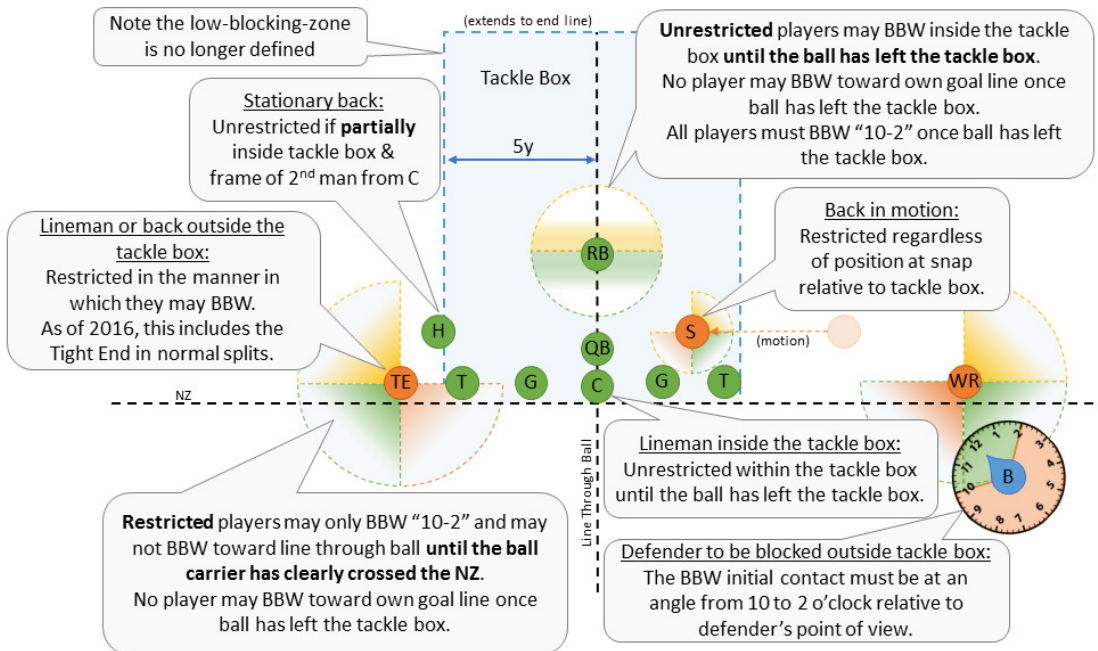

NCAA 2016 BBW Rule (9-1-6) – Team A Restrictions

NCAA 2016 Zones & Areas